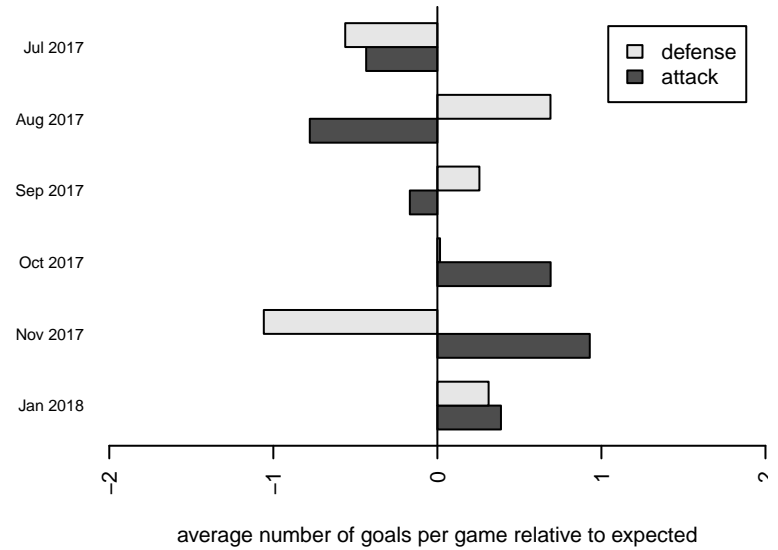

Performance relative to 13 month average