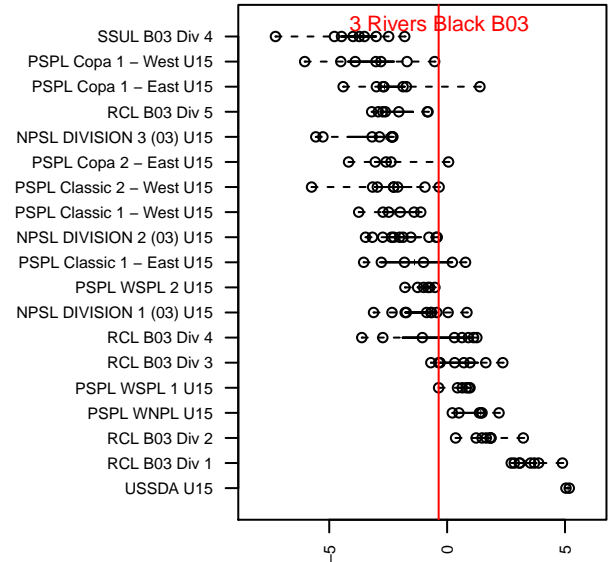

### 3 Rivers Black B03

3 Rivers SC  
 Pasco, WA  
 B03 total strength=1253  
 attack=7.78 defense=2.96  
 fall league = RCL B03 Div 3  
 notes= Axel 2014-5

alt names used:  
 3RSC B03 RCL Black  
 THREE RIVERS 3RSC B03 RCL BLACK (WA)  
 THREE RIVERS 3RSC B03 RCL BLACK  
 3RSC B03 RCL Black

Venues played:  
 2017 Nike Crossfire Challenge Gold Group U15  
 2017 WA Rush Cup BU15 Silver  
 2017 RCL B03 Div 3  
 2017 WYS Presidents Cup B03 Division 2

**3 Rivers Black B03**  
 Dots are actual minus expected GF (blue circles) and GA (red triangles).  
 Blue line is smoothed change in attack strength. Red is smoothed change in defense strength.

**attack and defense variance (black dot)  
relative to other teams  
and top 10 in region**

**attack and defense rating  
relative to others at age  
and all opponents in last 13 months**

**Performance relative to 13 month average**