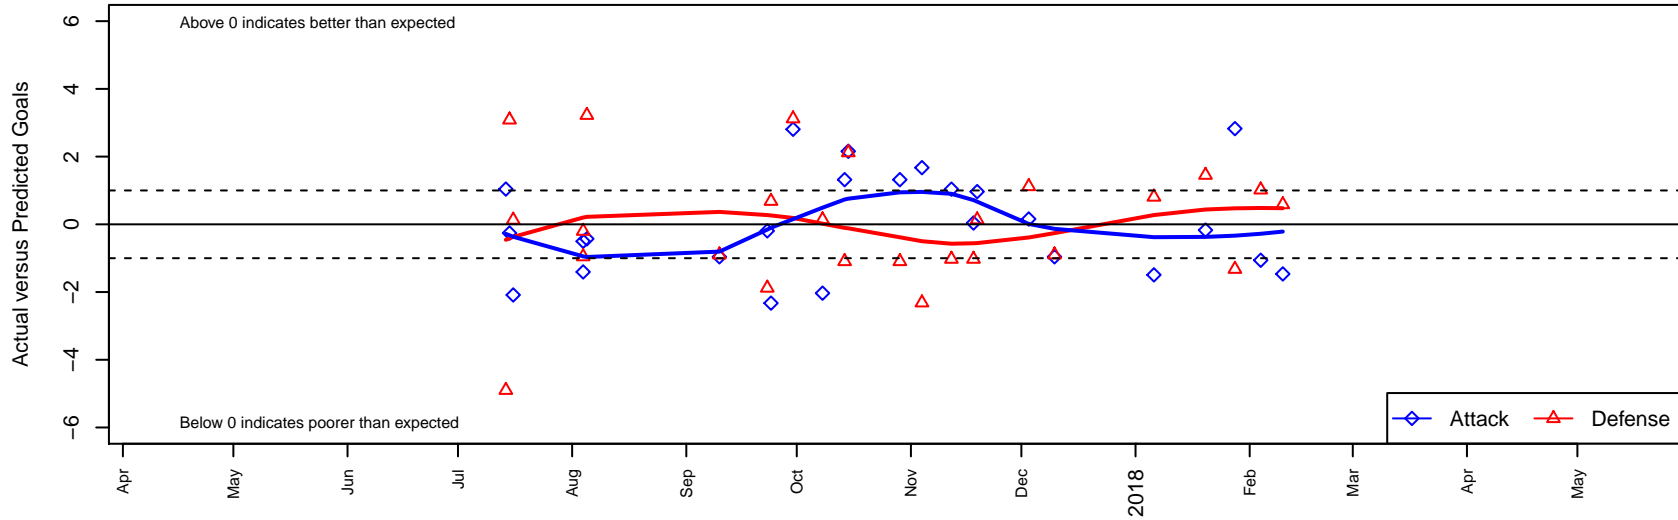

### 3 Rivers Black B03

3 Rivers SC  
 Pasco, WA  
 B03 total strength=1253  
 attack=7.78 defense=2.96  
 fall league = RCL B03 Div 3  
 notes= Axel 2014-5

alt names used:  
 3RSC B03 RCL Black  
 THREE RIVERS 3RSC B03 RCL BLACK (WA)  
 THREE RIVERS 3RSC B03 RCL BLACK  
 3RSC B03 RCL Black

Venues played:  
 2017 Nike Crossfire Challenge Gold Group U15  
 2017 WA Rush Cup BU15 Silver  
 2017 RCL B03 Div 3  
 2017 WYS Presidents Cup B03 Division 2

**3 Rivers Black B03**  
 Dots are actual minus expected GF (blue circles) and GA (red triangles).  
 Blue line is smoothed change in attack strength. Red is smoothed change in defense strength.

**attack and defense variance (black dot)  
relative to other teams  
and top 10 in region**

**attack and defense rating  
relative to others at age  
and all opponents in last 13 months**

**Performance relative to 13 month average**