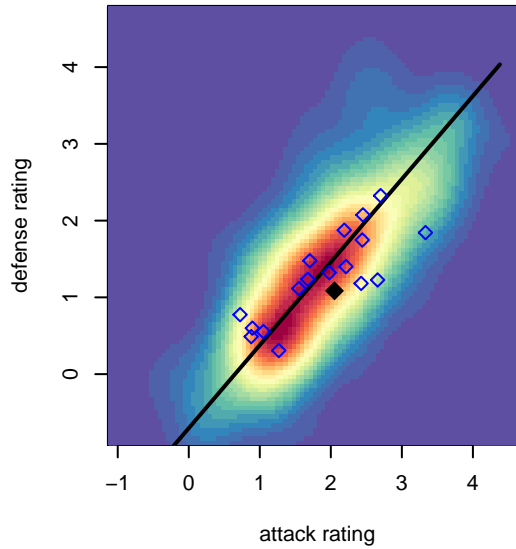

### 3 Rivers Black B03

3 Rivers SC  
 Pasco, WA  
 B03 total strength=1253  
 attack=7.78 defense=2.96  
 fall league = RCL B03 Div 3  
 notes= Axel 2014-5

alt names used:  
 3RSC B03 RCL Black  
 THREE RIVERS 3RSC B03 RCL BLACK (WA)  
 THREE RIVERS 3RSC B03 RCL BLACK  
 3RSC B03 RCL Black

Venues played:  
 2017 Nike Crossfire Challenge Gold Group U15  
 2017 WA Rush Cup BU15 Silver  
 2017 RCL B03 Div 3  
 2017 WYS Presidents Cup B03 Division 2

**3 Rivers Black B03**  
 Dots are actual minus expected GF (blue circles) and GA (red triangles).  
 Blue line is smoothed change in attack strength. Red is smoothed change in defense strength.

**attack and defense variance (black dot)  
relative to other teams  
and top 10 in region**

**attack and defense rating  
relative to others at age  
and all opponents in last 13 months**

**Performance relative to 13 month average**