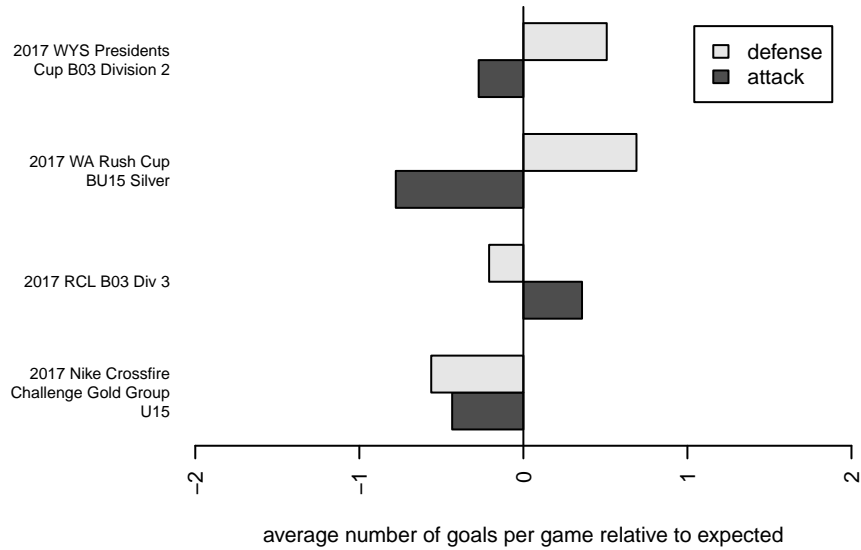

### 3 Rivers Black B03

3 Rivers SC  
 Pasco, WA  
 B03 total strength=1253  
 attack=7.78 defense=2.96  
 fall league = RCL B03 Div 3  
 notes= Axel 2014-5

alt names used:  
 3RSC B03 RCL Black  
 THREE RIVERS 3RSC B03 RCL BLACK (WA)  
 THREE RIVERS 3RSC B03 RCL BLACK  
 3RSC B03 RCL Black

Venues played:  
 2017 Nike Crossfire Challenge Gold Group U15  
 2017 WA Rush Cup BU15 Silver  
 2017 RCL B03 Div 3  
 2017 WYS Presidents Cup B03 Division 2

**3 Rivers Black B03**  
 Dots are actual minus expected GF (blue circles) and GA (red triangles).  
 Blue line is smoothed change in attack strength. Red is smoothed change in defense strength.

**attack and defense variance (black dot)  
relative to other teams  
and top 10 in region**

**attack and defense rating  
relative to others at age  
and all opponents in last 13 months**

**Performance relative to 13 month average**